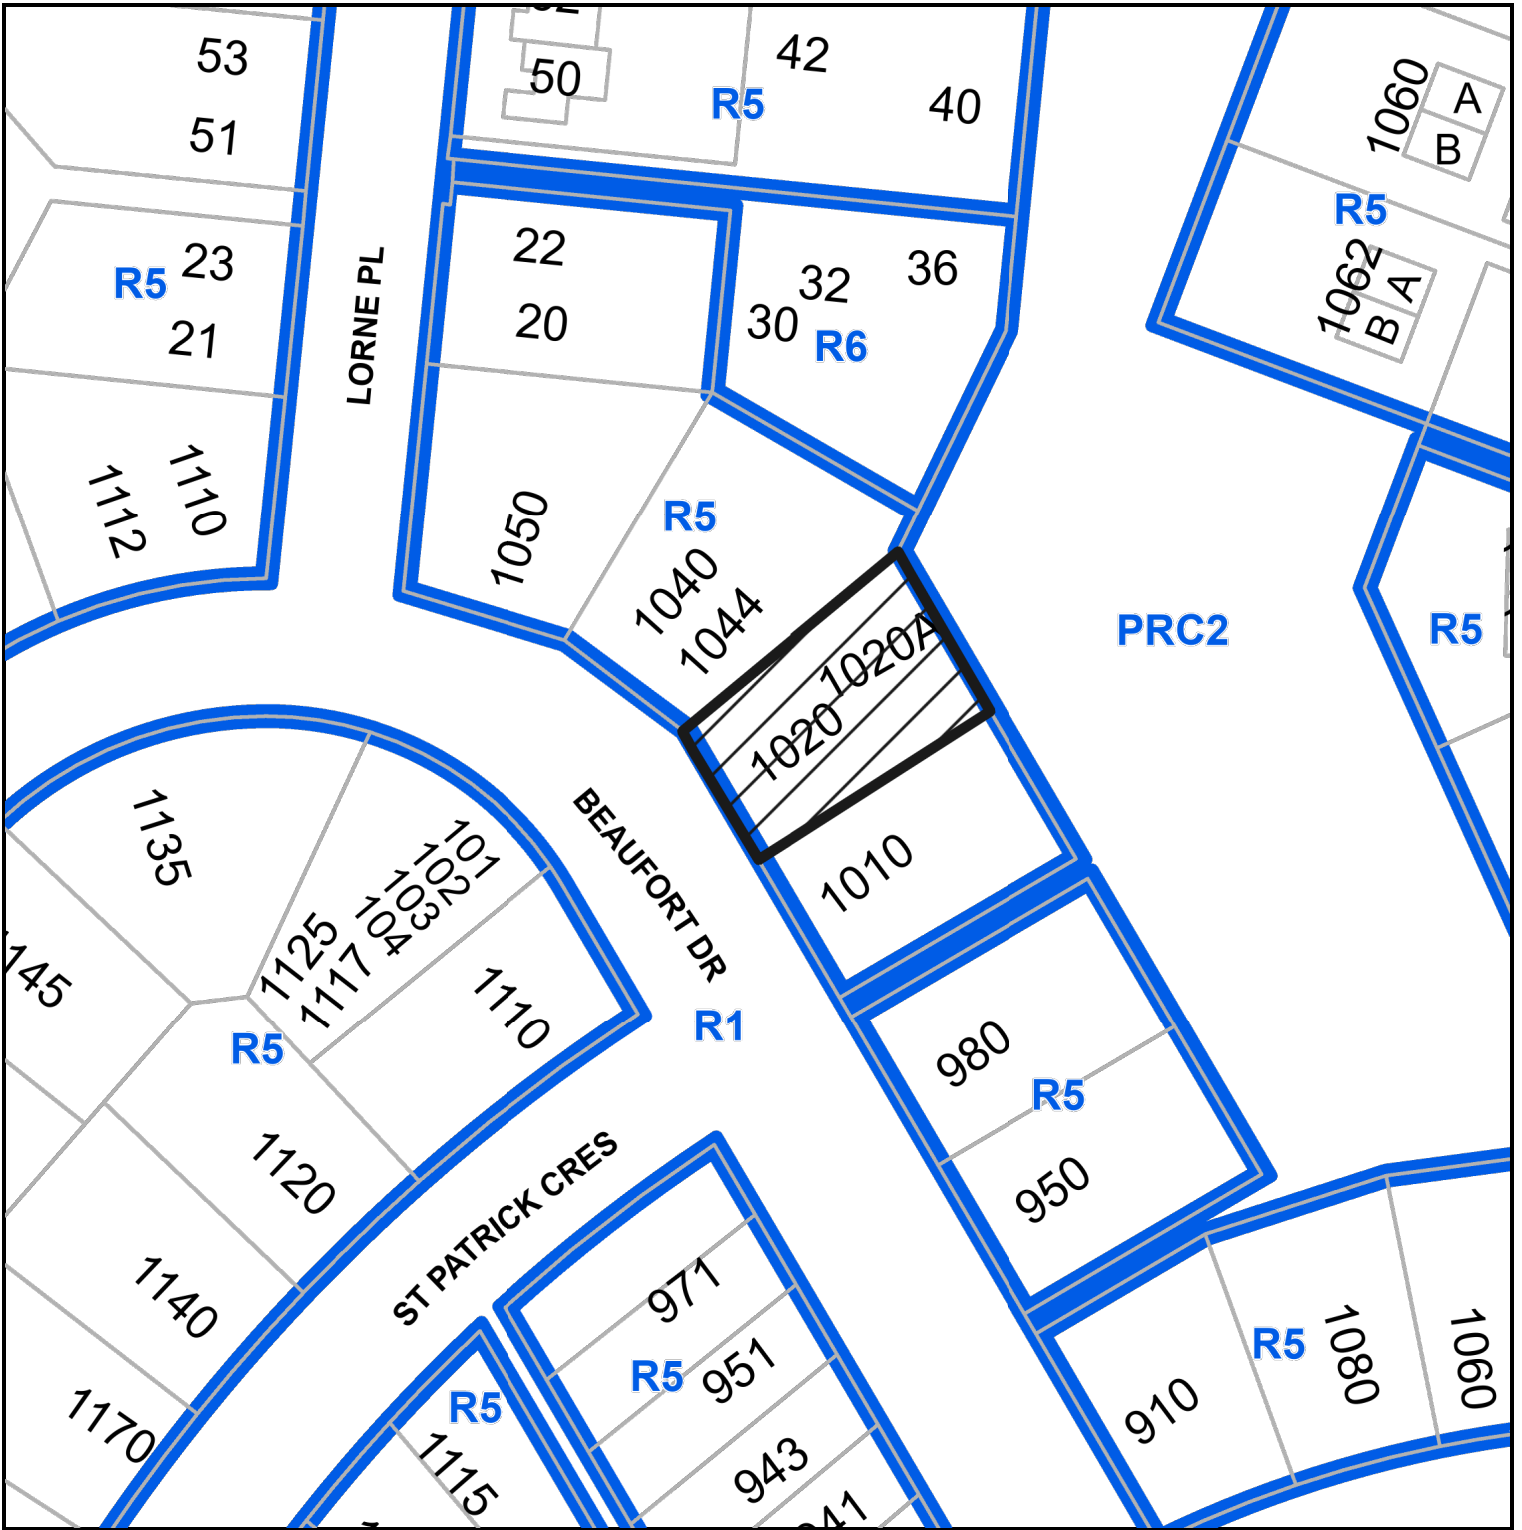

# SUBJECT PROPERTY MAP

 1020 BEAUFORT DRIVE